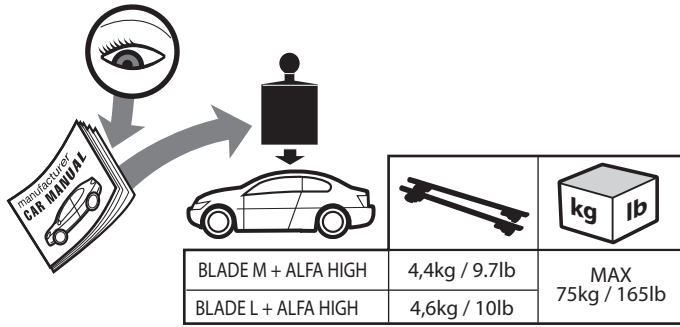

1

5

6

F.lli Menabò S.r.l.  
Via 8 Marzo, 3  
42025 Cavriago (RE), Italy  
customercare@flli-menabo.it  
www.menabocaraccessories.com

Cod.Istr.	Data
500040100000	09/02/2022

Product registration

IT) [eu.menabocaraccessories.com/ita/product-support-ita](http://eu.menabocaraccessories.com/ita/product-support-ita)  
EN) [eu.menabocaraccessories.com/eng/product-support-eng](http://eu.menabocaraccessories.com/eng/product-support-eng)  
DE) [eu.menabocaraccessories.com/deu/product-support-deu](http://eu.menabocaraccessories.com/deu/product-support-deu)  
FR) [eu.menabocaraccessories.com/fra/product-support-fra](http://eu.menabocaraccessories.com/fra/product-support-fra)  
ES) [eu.menabocaraccessories.com/esp/product-support-esp](http://eu.menabocaraccessories.com/esp/product-support-esp)